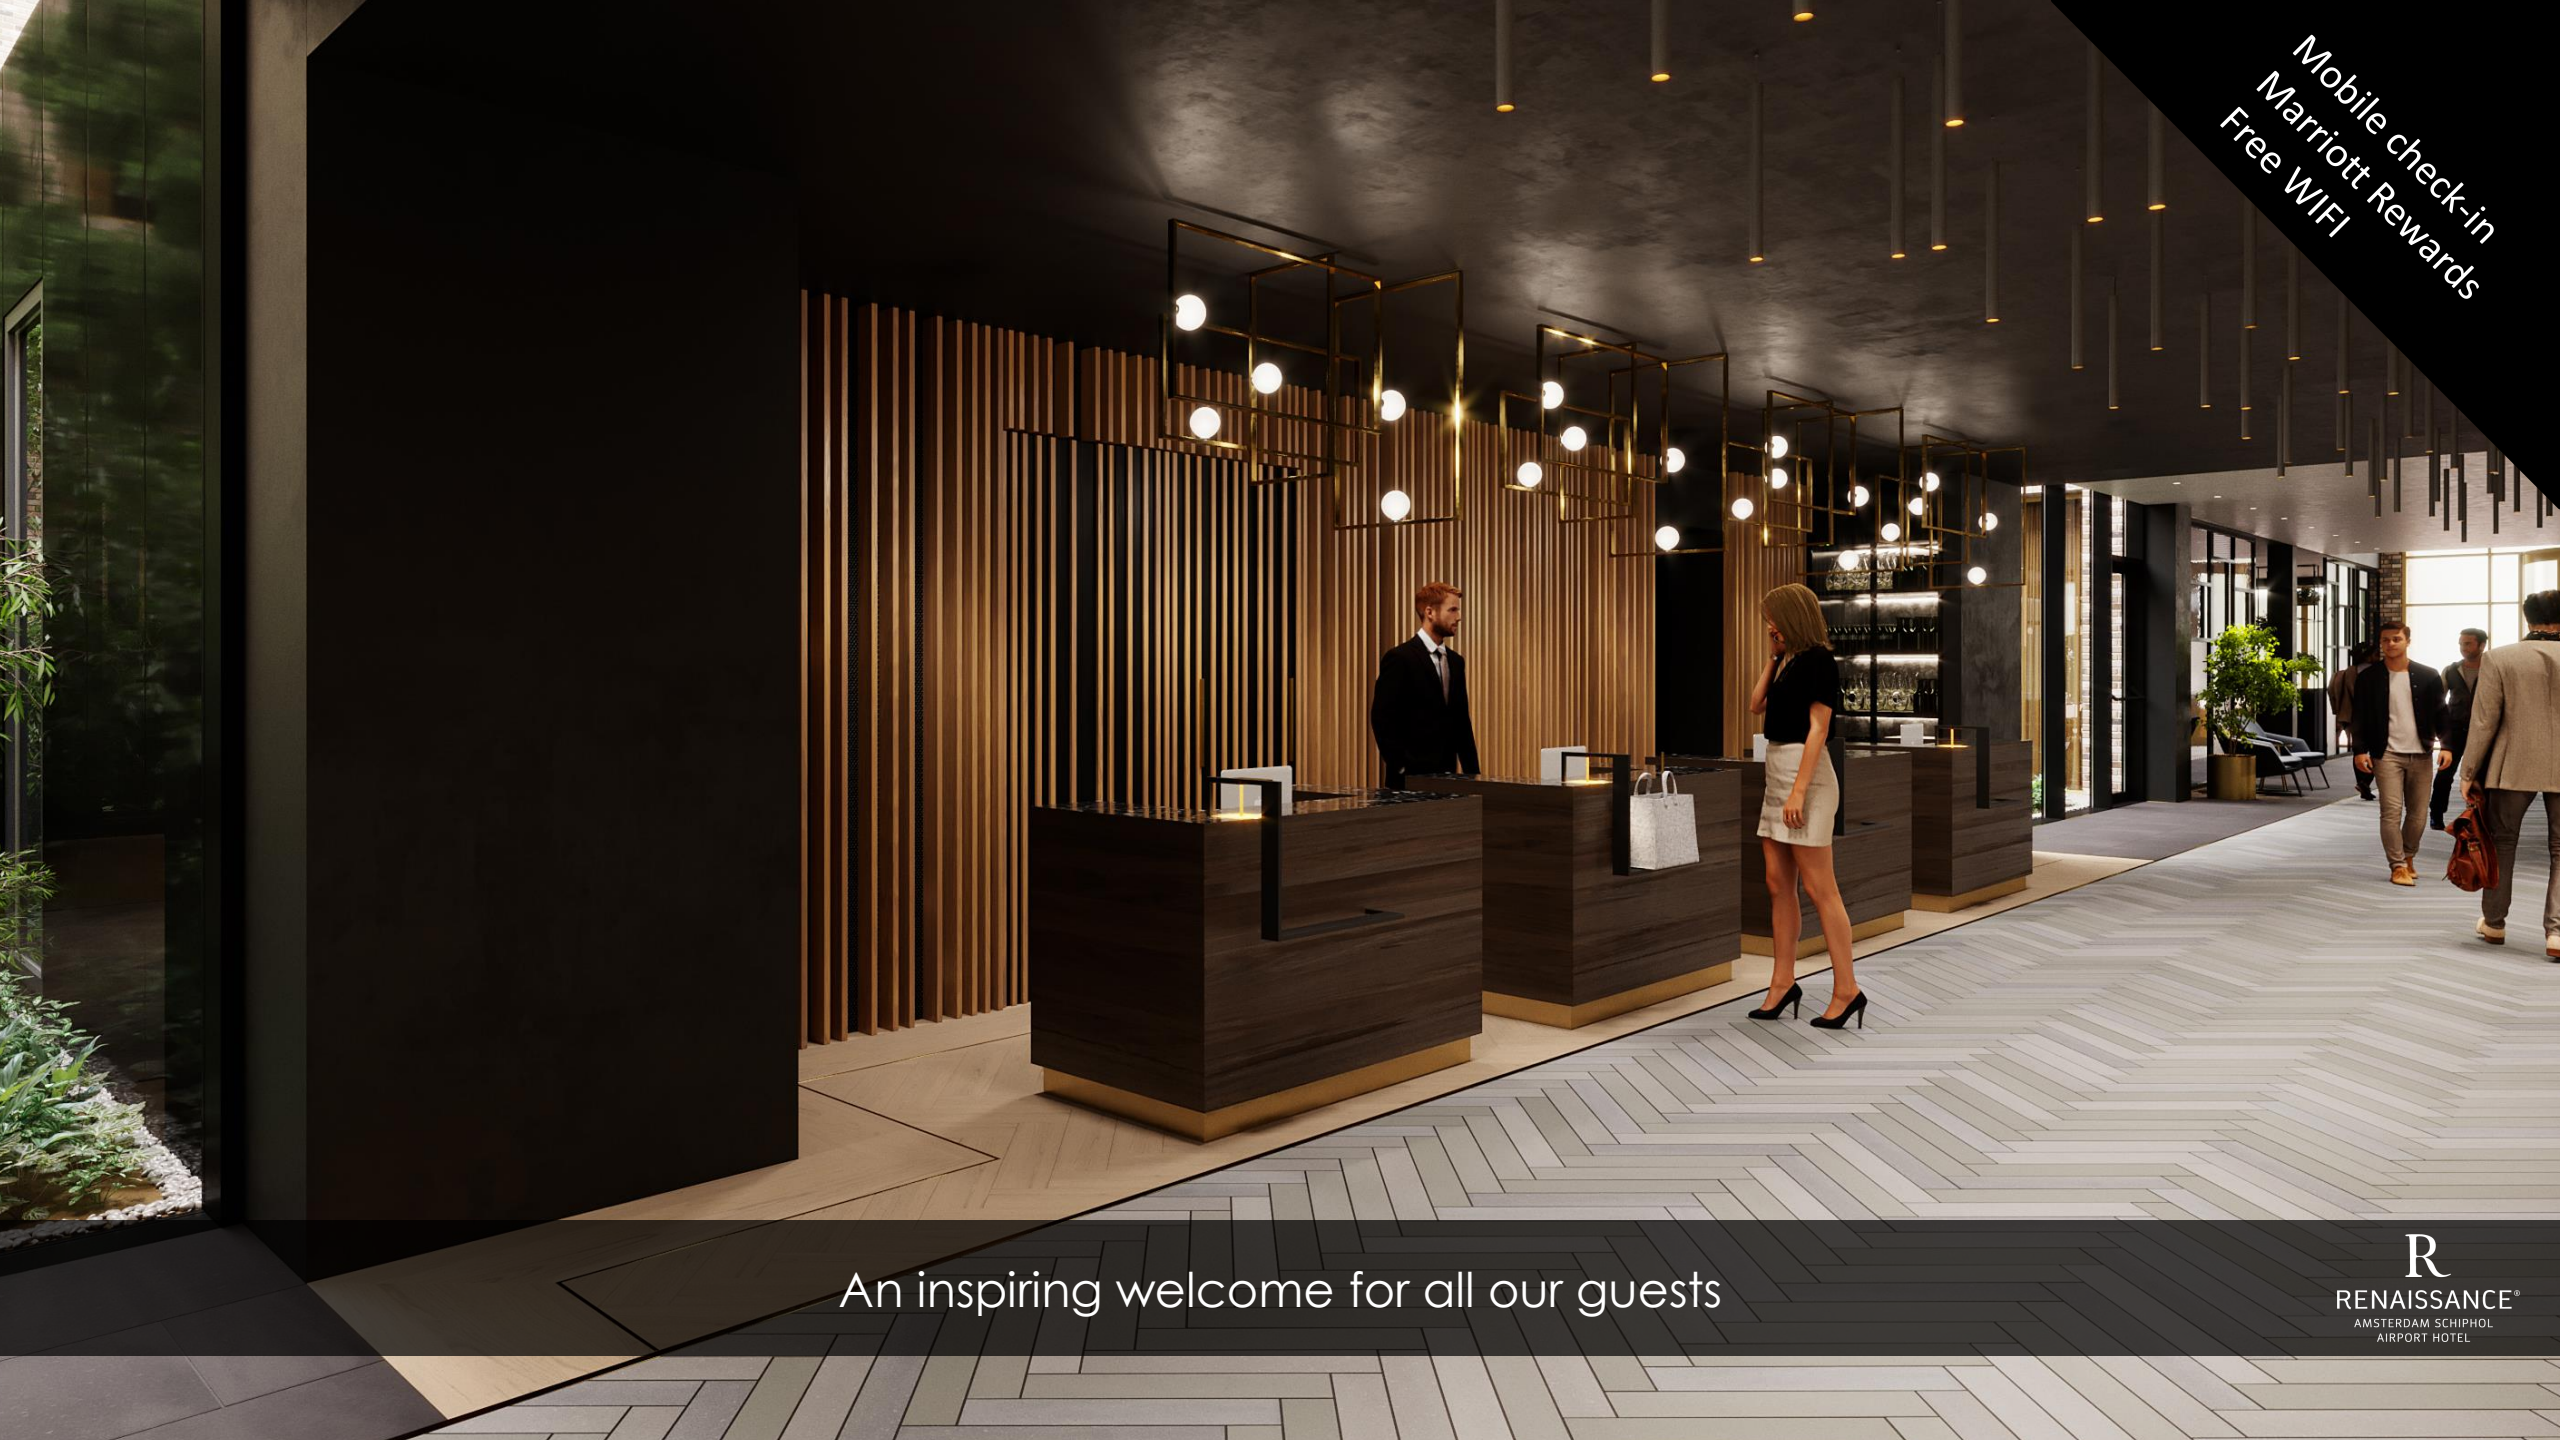

Mobile check-in
Marriott Rewards
Free WiFi

An inspiring welcome for all our guests