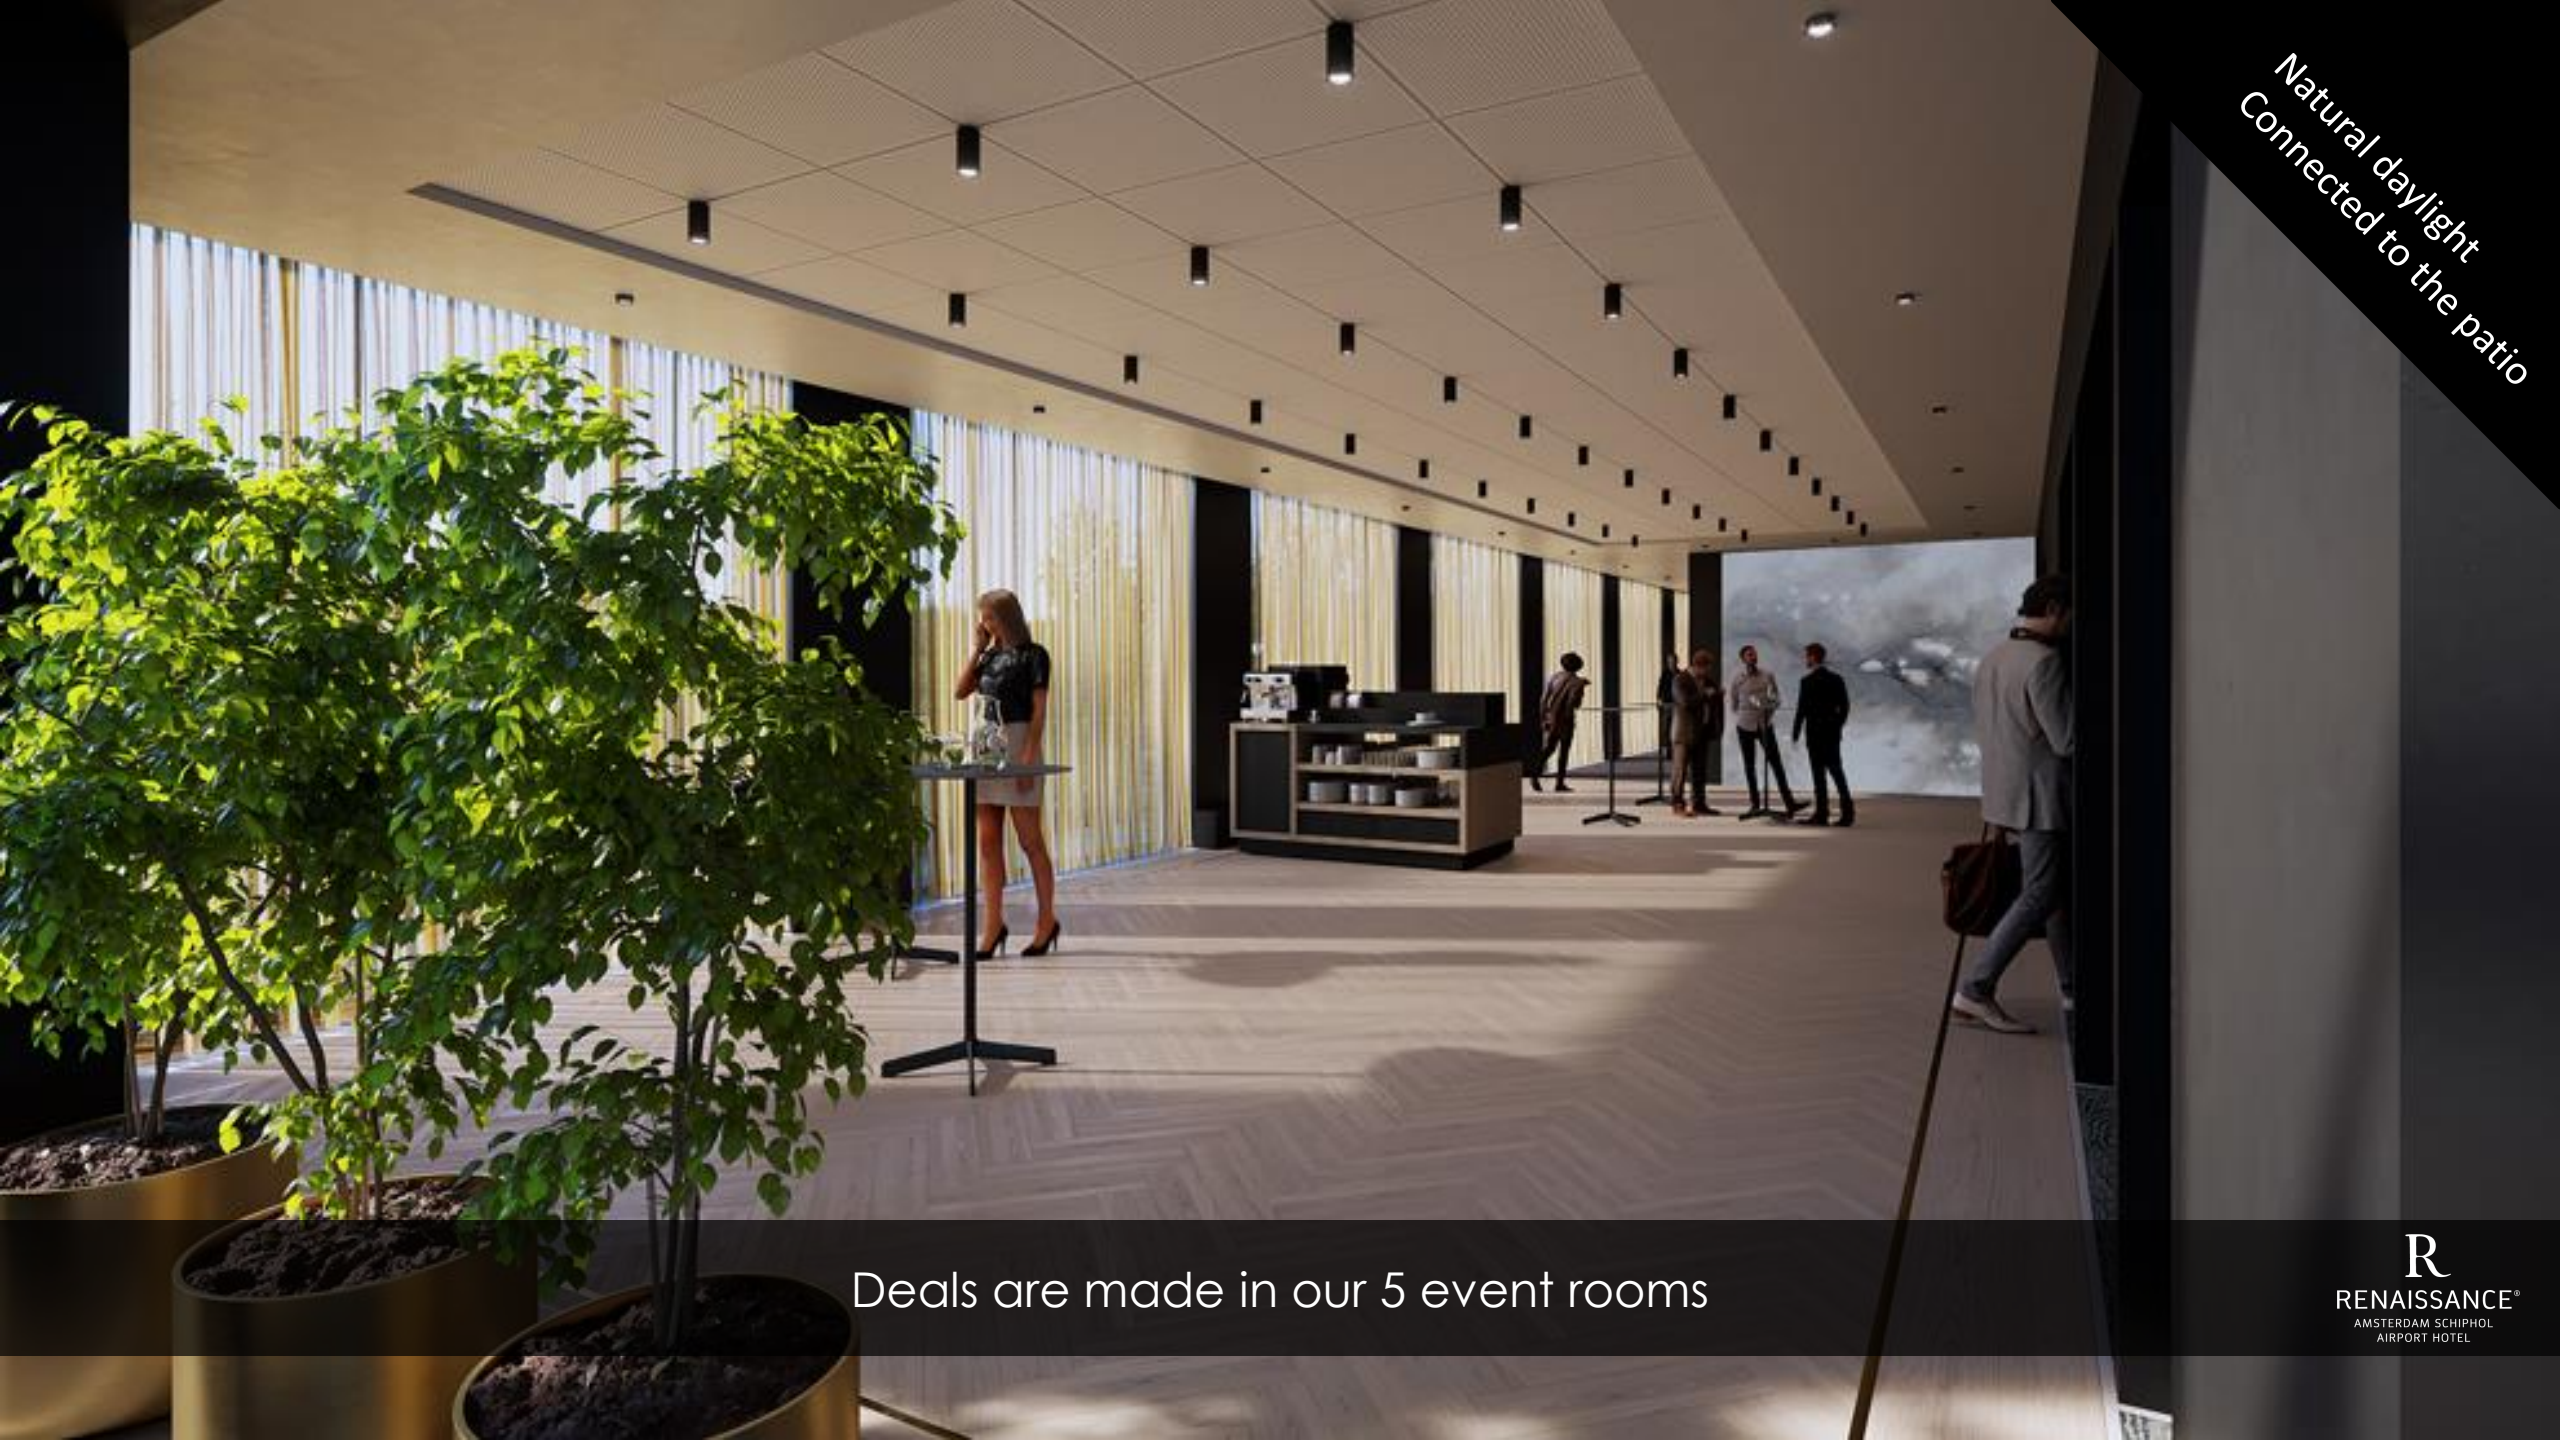

State of the art equipment
Free weights and machines

Work on the better version of yourself

Natural daylight
Connected to the patio

Deals are made in our 5 event rooms

Flexible meeting rooms
All located on the
ground floor

Deals are made in our 5 event rooms

Tailor-made events

Deals are made in our 5 event rooms

50 seats
Buzzy environment
Evenings at Renaissance

And conceived in our bar "BLOOM"!

190 seats
International cuisine
All day dining

Accommodation

250 Guest rooms (65 twins);
182 Superior rooms
20 Deluxe room
40 Executive rooms
8 Suites

Restaurant & Bar

Restaurant "Signature" (190 seats)

Daily opening hours:

Breakfast 06:30 – 11:00
Lunch 11:30 – 17:00
Diner 17:00 – 23:00

Bar "Bloom" (50 seats)

Daily opening hours:
11:00 – 01:00

Conference & Events

400m², 5 event rooms
State of the art facilities
Dedicated event planner

Additional Facilities & Services

Car park (150 spaces)
Laundry and dry-cleaning services
24/7 In-room dining
Navigator services (concierge)
Fitness center
Business center
Crew lounge